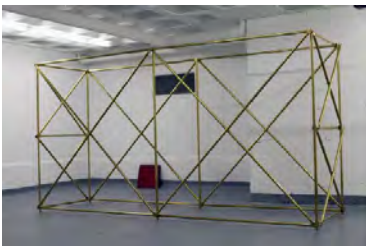

Spray paint transfer on reinforced pigmented concrete

40.6 x 40.6 x 4.13 cm / 16 x 16 x 1.5/8 in.

SHE STOOD FOR A MOMENT IN THE YARD, A SMILE ON HER LIPS, 2014

Brass

360.7 x 106.7 x 182.9 cm / 142 x 42 x 72 in.