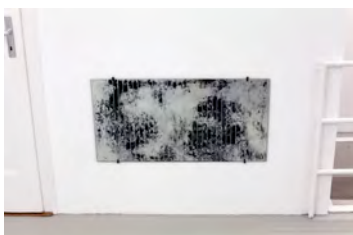

ribordy contemporary

DAVINA SEMO, *STAY UP*

WHEN HE DANCED WITH HER HE PRESSED HIS THIGH BETWEEN HER LEGS AND SHE BREATHED AGAINST HIS NECK, 2014

Pigmented reinforced concrete, wire glass, enamel paint

91.4 x 91.4 x 5.1 cm / 36 x 36 x 2 in.

WHEN SHE WAS IN QUIET MOODS THE THOUGHT OF CHANGE SEEMED DREADFUL, 2014

Spray paint transfer on pigmented reinforced concrete, glass

91.4 x 91.4 x 5.1 cm / 36 x 36 x 2 in.

HE SAT THERE LOOKING AFTER HER BUT SHE WAS GONE, 2014

Stainless steel chain

162.6 x 14 cm / 64 x 5 1/2 in.

THE DAYS WERE LONG AND LONELY, NOTHING IN THE ROOM BUT THE SUN AND HERSELF, 2014

Distressed mirror, enamel paint

45.7 x 91.4 cm / 18 x 36 in.

ribordy contemporary

WATCH AS I SHOW YOU WHAT YOUR BODY IS FOR, 2013

Polished cast bronze, Ed. 3/5

53.3 x 1.3 x 2.9 cm / 21 x 1/2 x 1 1/8 in.

WHAT SHE SAW WAS THE STRANGENESS OF THE WORLD AND HOW LITTLE WAS KNOWN AND HOW POORLY ONE COULD PREPARE FOR ALL THAT WAS TO COME, 2013