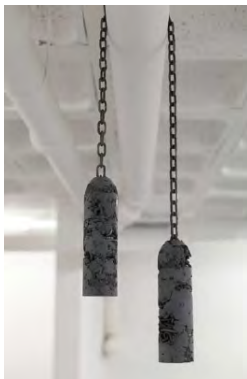

IT GETS HARD TO HIDE IT WELL 2014

Pigmented concrete, glass, steel chain

20.3 x 6.4 cm / 8 x 2 1/2 in. (each cylinder)

Overall dimensions variable

ribordy contemporary

SHE LISTENED FOR SOME SOUND IN THE HOUSE BUT THERE WAS NONE, 2014

Cast bronze, Ed. 2 of 5

4.1 cm / 1 5/8 in. square / 30 pieces / Overall dimension variable

SHE WAS WITHDRAWING INTO THE INNER COMPARTMENT OF HER MIND WHERE SHE SPENT MOST OF HER TIME, 2014

Distressed mirror, enamel paint

Diptych, 45.7 x 91.4 cm / 18 x 36 in. (each)

SOMETIMES YOU GIVE, SOMETIMES I TAKE, 2014

Pigmented concrete, glass, steel chain

26.7 x 7 cm / 10 1/2 x 2 3/4 in. (each cylinder)

Overall dimensions variable

THE JUNKYARD CONSISTED OF EVERY MACHINE THEY HAD EVER OWNED, 2013