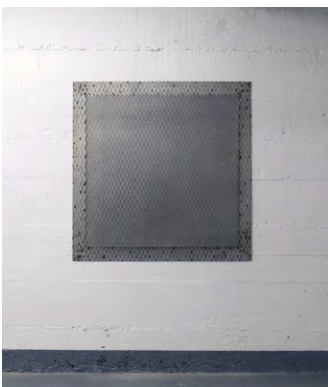

Diptych, 45.7 x 91.4 cm / 18 x 36 in. (each)

SOMETIMES YOU GIVE, SOMETIMES I TAKE, 2014

Pigmented concrete, glass, steel chain

26.7 x 7 cm / 10 1/2 x 2 3/4 in. (each cylinder)

Overall dimensions variable

THE JUNKYARD CONSISTED OF EVERY MACHINE THEY HAD EVER OWNED, 2013

Spray paint transfer on reinforced pigmented concrete

40.6 x 40.6 x 4.13 cm / 16 x 16 x 1.5/8 in.

SHE STOOD FOR A MOMENT IN THE YARD, A SMILE ON HER LIPS, 2014

Brass

360.7 x 106.7 x 182.9 cm / 142 x 42 x 72 in.