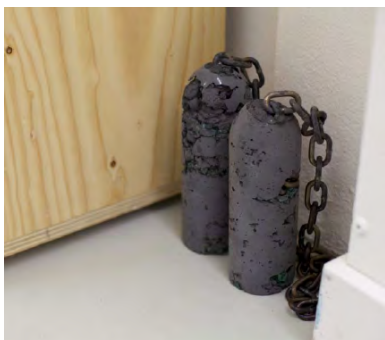

Spray paint transfer on pigmented pigmented reinforced concrete, debris

91.4 x 91.4 x 5.1 cm / 36 x 36 x 2 in.

SHE WAS A WOMAN WHO WAS GRATEFUL FOR ANY KINDNESS, 2014

Brass, steel

22.9 x 2.5 cm / 9 x 1 in. (each) / Overall dimension variable

IT GETS HARD TO HIDE IT WELL 2014

Pigmented concrete, glass, steel chain

20.3 x 6.4 cm / 8 x 2 1/2 in. (each cylinder)

Overall dimensions variable

ribordy contemporary

SHE LISTENED FOR SOME SOUND IN THE HOUSE BUT THERE WAS NONE, 2014